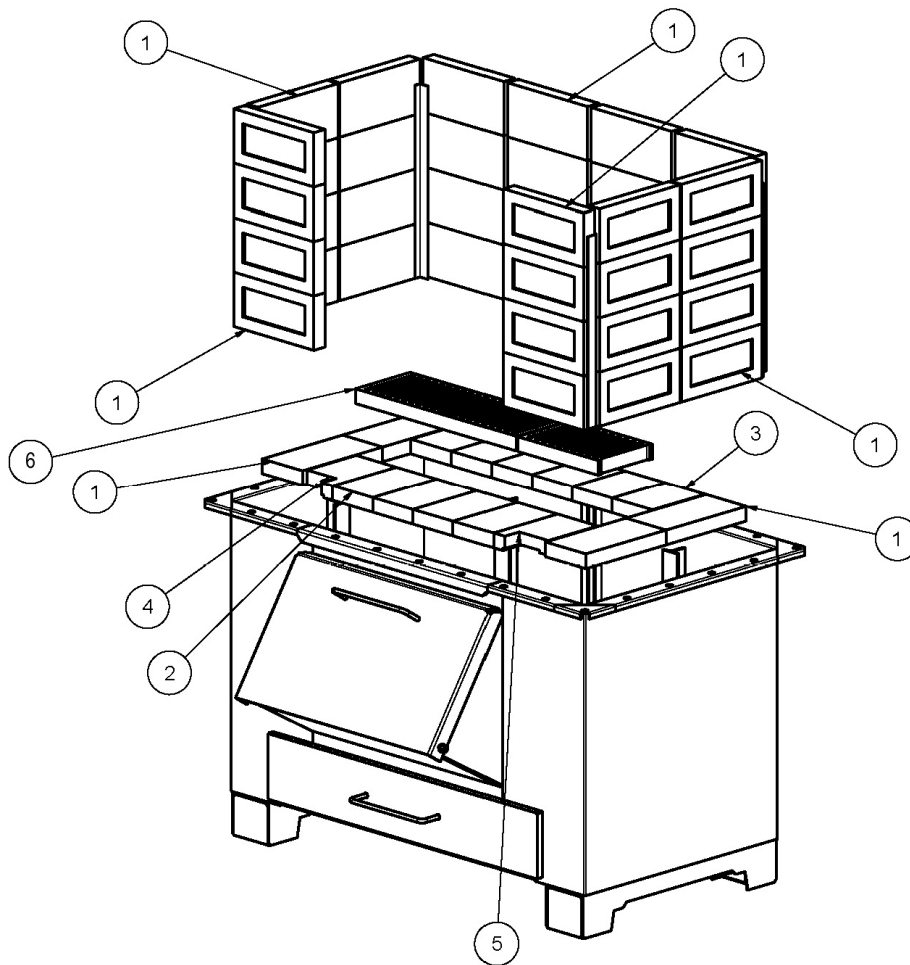

CT 50

| Pos | Description | Code | Quantity |
|-----------|------------------------------|----------|----------|
| 1 | Refractory Brick 220x110 | 4516.101 | 44 |
| 2 | Refractory Brick 175x110 | 4516.102 | 4 |
| 3 | Refractory Brick 145x110 | 4516.103 | 6 |
| 4 | Refractory Brick 175x110 C/I | 4516.104 | 1 |
| 5 | Refractory Brick 175x110 C/D | 4516.105 | 1 |
| 6 | Cast-Iron Grate | 4516.106 | 1,5 |
| not shown | Fan Motor Kit | 4516.107 | 1 |